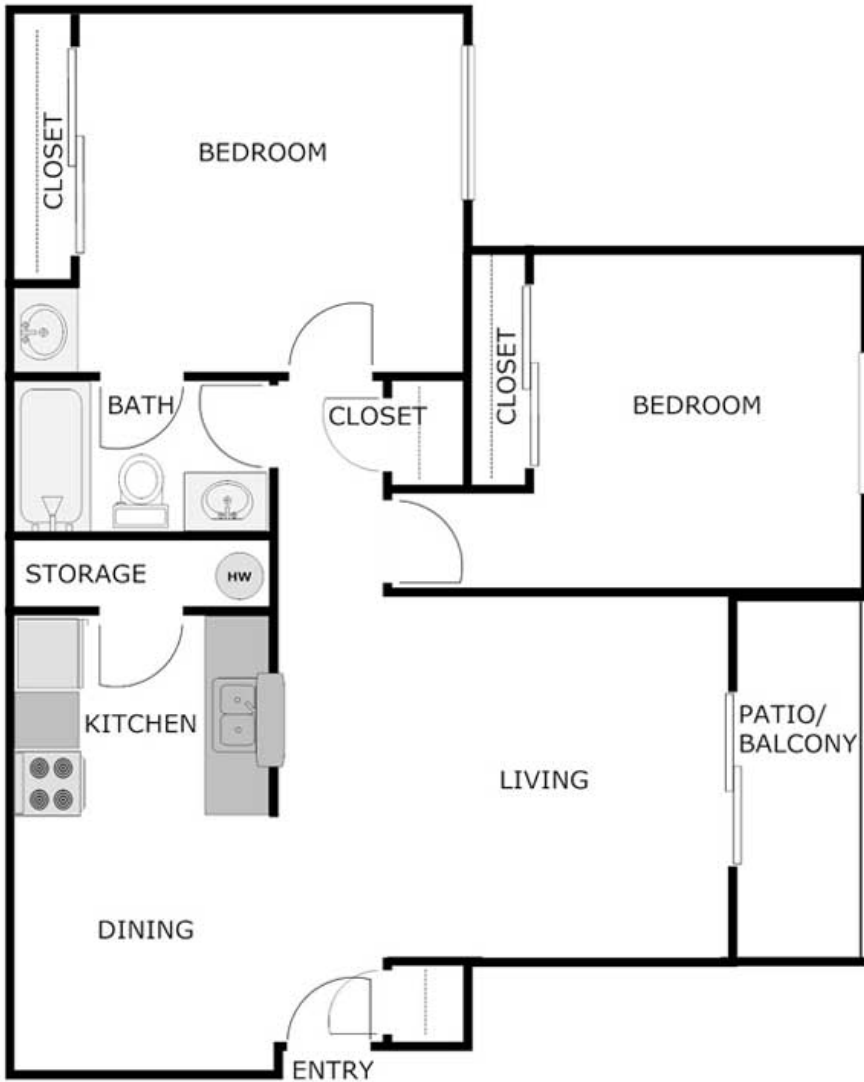

Sycamore Creek

PRE/MIER Real Estate Management LLC

937 493 0554

2 Bedroom 1 Bath Apartment

875 Sq. Ft.

RENT

DEPOSIT

DATE AVAILABLE